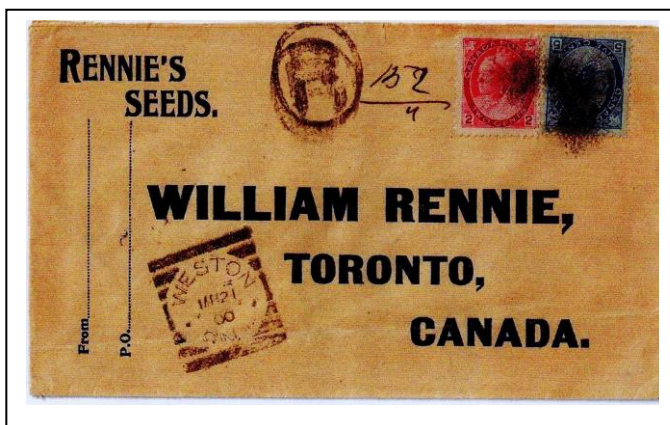

Toronto: MM DD/TM/YR arrangement; on 3 Cent Small Queen stamp dated MR 11/? PM/95.

Wellington, ONT: First reported strike on a 5 Cent Jubilee; light strike on stamp; -/JU 26 or 28/9?.

Weston, ONT: First reported strike on a 5 Cent Numeral; on registered cover; -/MR 21/00 (Left)

Windsor, ONT: Inverted day indicia "25" on 3 Cent Small Queen piece, dated ?/SP 25/96. Handbook reports same error on SP 22/96