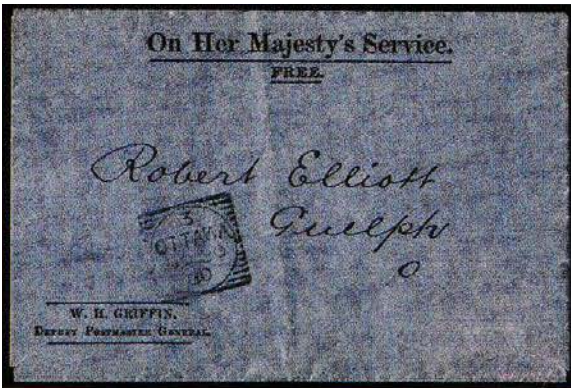

3/AU 10/80

3/JA 21/81

3/NO 30/80