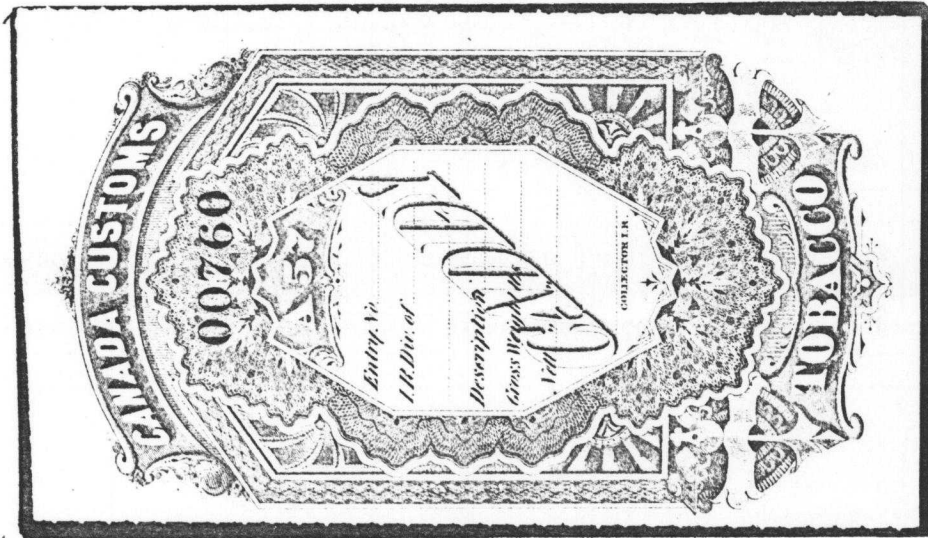

1. M-723 Division open, roulette, $4\frac{1}{2}$ mm red control No., block wmk., no imprint
   M-724 Same - perf. $12\frac{1}{2}$ X 12
   M-725 Montreal div., perf. 12, block wmk., $4\frac{1}{2}$ mm red control Nos., inscribed "M-57" at top.