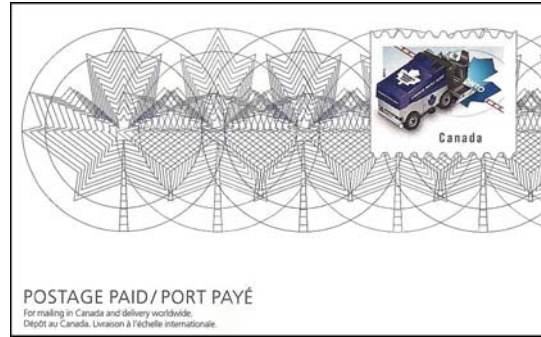

Showing all 7 of the Zamboni cards

Montreal Canadiens stamp die

Toronto Maple Leafs stamp die

Examples of address sides for Montreal (above – French first) and Calgary (below – English first)

Each displays a Zamboni machine decorated in the colors of one of the NHL teams. They are sold as a group (product #262423 - \$15) but can be purchased separately (@ \$2.50). Individual numbers on these cards are: