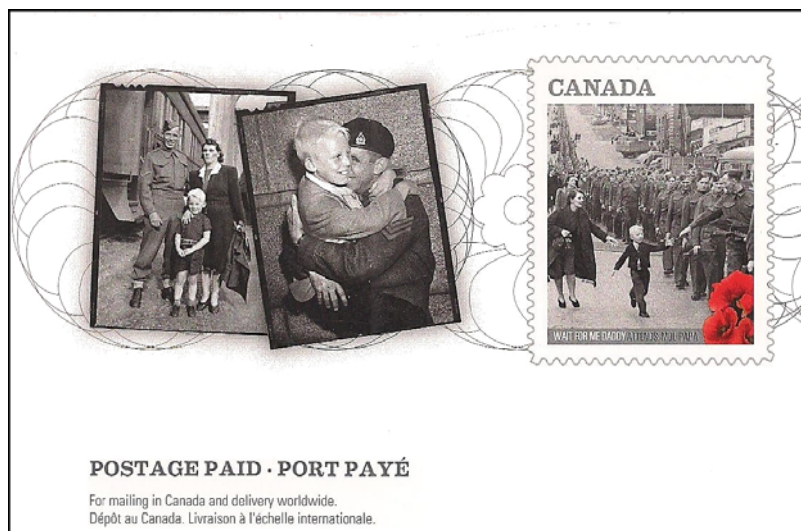

Stamp die on the Oct 1940 card