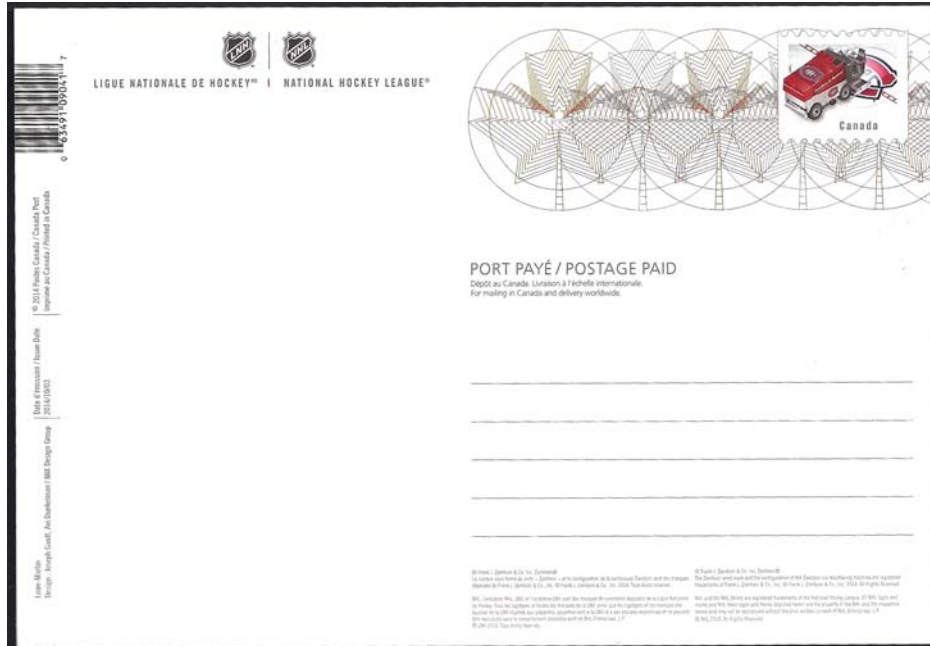

Examples of address sides for Montreal (above – French first) and Calgary (below – English first)