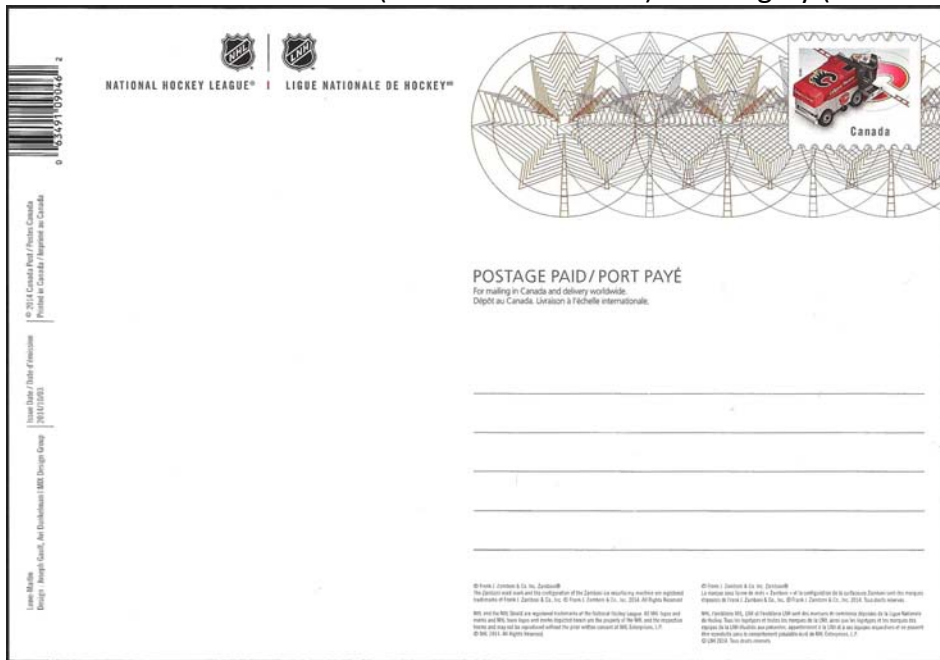

Showing all 7 of the Zamboni cards

Montreal Canadiens stamp die

Toronto Maple Leafs stamp die

Examples of address sides for Montreal (above – French first) and Calgary (below – English first)

Each displays a Zamboni machine decorated in the colors of one of the NHL teams. They are sold as a group (product #262423 - \$15) but can be purchased separately (@ \$2.50). Individual numbers on these cards are: