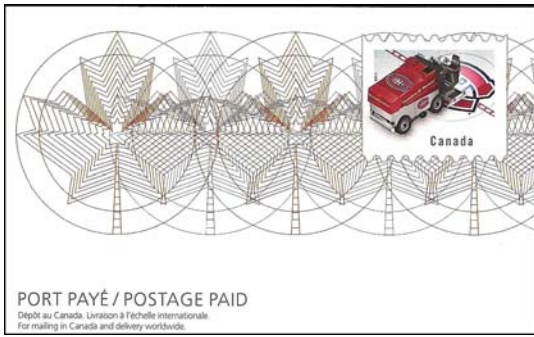

Showing all 7 of the Zamboni cards

Montreal Canadiens stamp die

Toronto Maple Leafs stamp die

Examples of address sides for Montreal (above – French first) and Calgary (below – English first)

Each displays a Zamboni machine decorated in the colors of one of the NHL teams. They are sold as a group (product #262423 - \$15) but can be purchased separately (@ \$2.50). Individual numbers on these cards are: